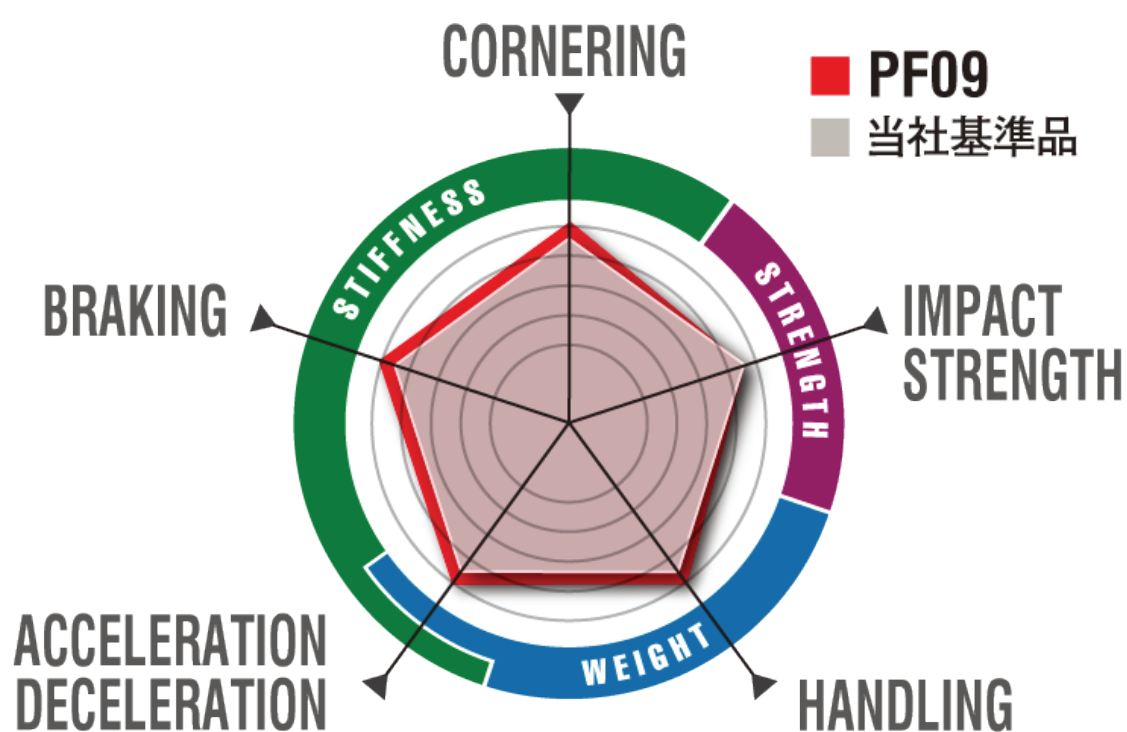

The spoke design which pursues refined beauty and muscular strength, strongly impresses with its functional beauty.

Sizes: 15 / 16 / 17 / 18 inch

Colour: Dark Silver, Matte Dark Gunmetallic

Material:

Main Feature:

Performance Indicator

A model that is effectively lightweight while ensuring the rigidity and strength required for sports wheels. Exhilarating acceleration and deceleration and reliable handling.

Product Detail

Detailed Designing to the End

Attention to design details. Pursuing a 9-spoke design based on the concept of lightweight and performance required for sports wheels. The spoke design which was guided by making full use of the latest CAE analysis has meticulous attention to detail.

Spoke Design:

The spoke, which are formed by trimming off excess flesh, draw a beautiful bend curve from the spoke end, and are sharp and powerful at the same time. The details which consist of curves and functions, give various impressions depending on the viewing angle