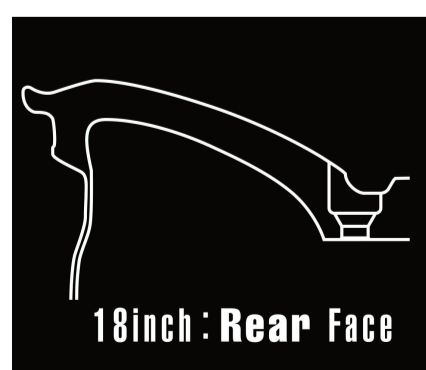

## TOUGH & SPORT wheels

Powerful and sporty 7-spoke design

Model aiming for TOUGH & SPORT in both performance and styling.

**Sizes:** 15 / 16 / 17 / 18 / 19 inch

**Colour:** Dark Silver, Pearl White, Gold, Matte Dark Gunmetallic, SBK

**Material:**

**Main Feature:**

### Concave Face

Adopted a concave face that realizes powerful styling. Face type R realizes a deeper dynamic concave.

18inch : Rear Face