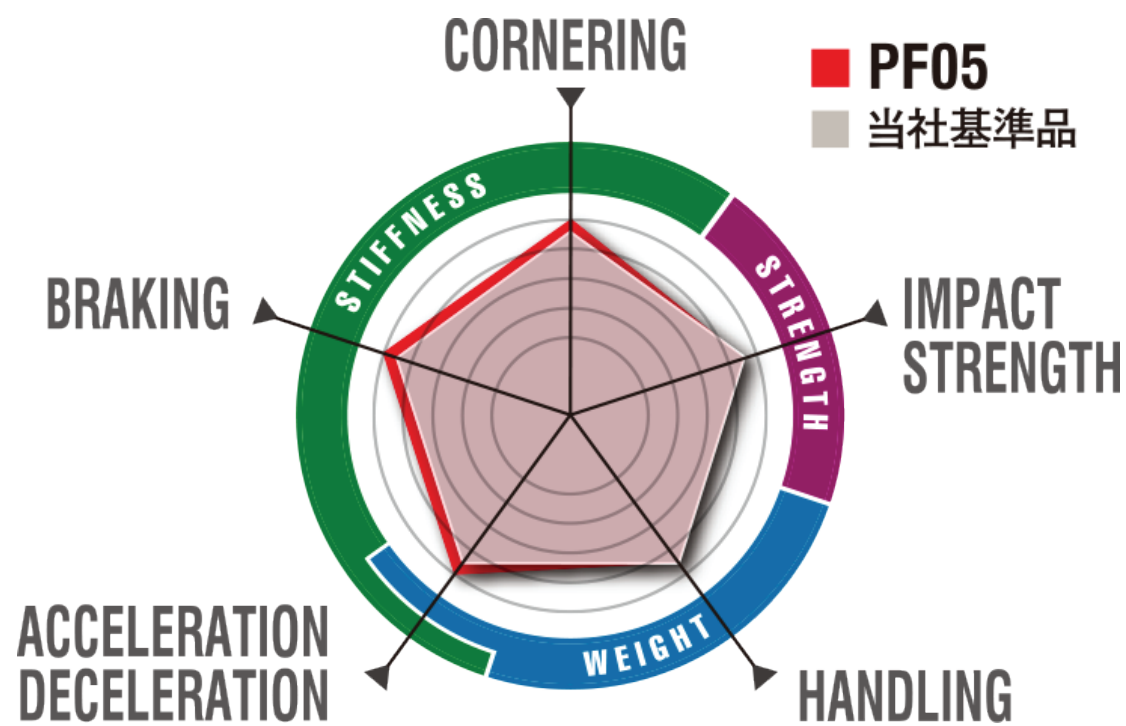

PerformanceLine PF05

5-spoke wheel that inherits the tradition of ENKEI.

A 5-spoke sports wheel that achieves a high level of balance through advanced design technology and the latest manufacturing methods.

Refined and lively concave spoke design with careful attention to detail.

Sizes: 15 / 16 / 17 / 18 / 19 inch

Colour: Dark Silver, Matte Dark Gunmetallic, White, Gold

Material:

Main Feature:

Performance Indicator

The traditional 5-spoke design emphasizes straight-line stability at high speeds and stability when turning.

Product Detail

Disc Design

The powerful spokes and overall balance of the wheel make the design look bigger, and it promises to be the best match for recent vehicle designs that combine complex elements have a lot of volume.

Spoke Design

Pursuing the beauty of a more three-dimensional quarter view by paying attention to details such as the treatment of the outer flange and spoke shoulders.

Concave Face

Adopted a concave face that realizes powerful styling. Face type R realizes a deeper dynamic concave.